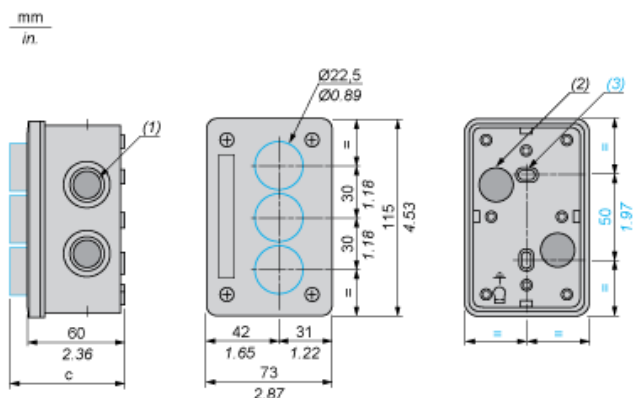

Main

Range of product	Harmony XALE
Product or component type	Empty control station
Device short name	XALE
Product destination	For XB7 Ø 22 mm control and signalling units
Number of cut-out	3 cut-outs
Colour of base of enclosure	Light grey (RAL 7035)
Colour of cover	Light grey (RAL 7035)
Material	ABS (acrylonitrile butadiene-styrene)
Cable entry	2 knock-outs, clamping capacity: 20 mm 6 knock-outs for ISO M20
Sale per indivisible quantity	5
IP degree of protection	IP54 conforming to IEC 60529

Packing Units

Unit Type of Package 1	PCE
Number of Units in Package 1	1
Package 1 Weight	94 g
Package 1 Height	9.5 cm
Package 1 width	7.5 cm
Package 1 Length	15 cm
Unit Type of Package 2	BB1
Number of Units in Package 2	5
Package 2 Weight	549 g
Package 2 Height	8.3 cm
Package 2 width	12.2 cm
Package 2 Length	33.4 cm
Unit Type of Package 3	S03
Number of Units in Package 3	30
Package 3 Weight	3.677 kg
Package 3 Height	30 cm
Package 3 width	30 cm
Package 3 Length	40 cm

Contractual warranty

Warranty	18 months
----------	-----------

Dimensions

- (1) 6 ISO 20 knock-outs.
- (2) 2 knock-outs for cable entry, maximum capacity 20 mm / 0.79 in.
- (3) 2 knock-out elongated fixing holes $\varnothing 3$ mm x 5 mm / $\varnothing 0.12$ in. x 0.20 in.